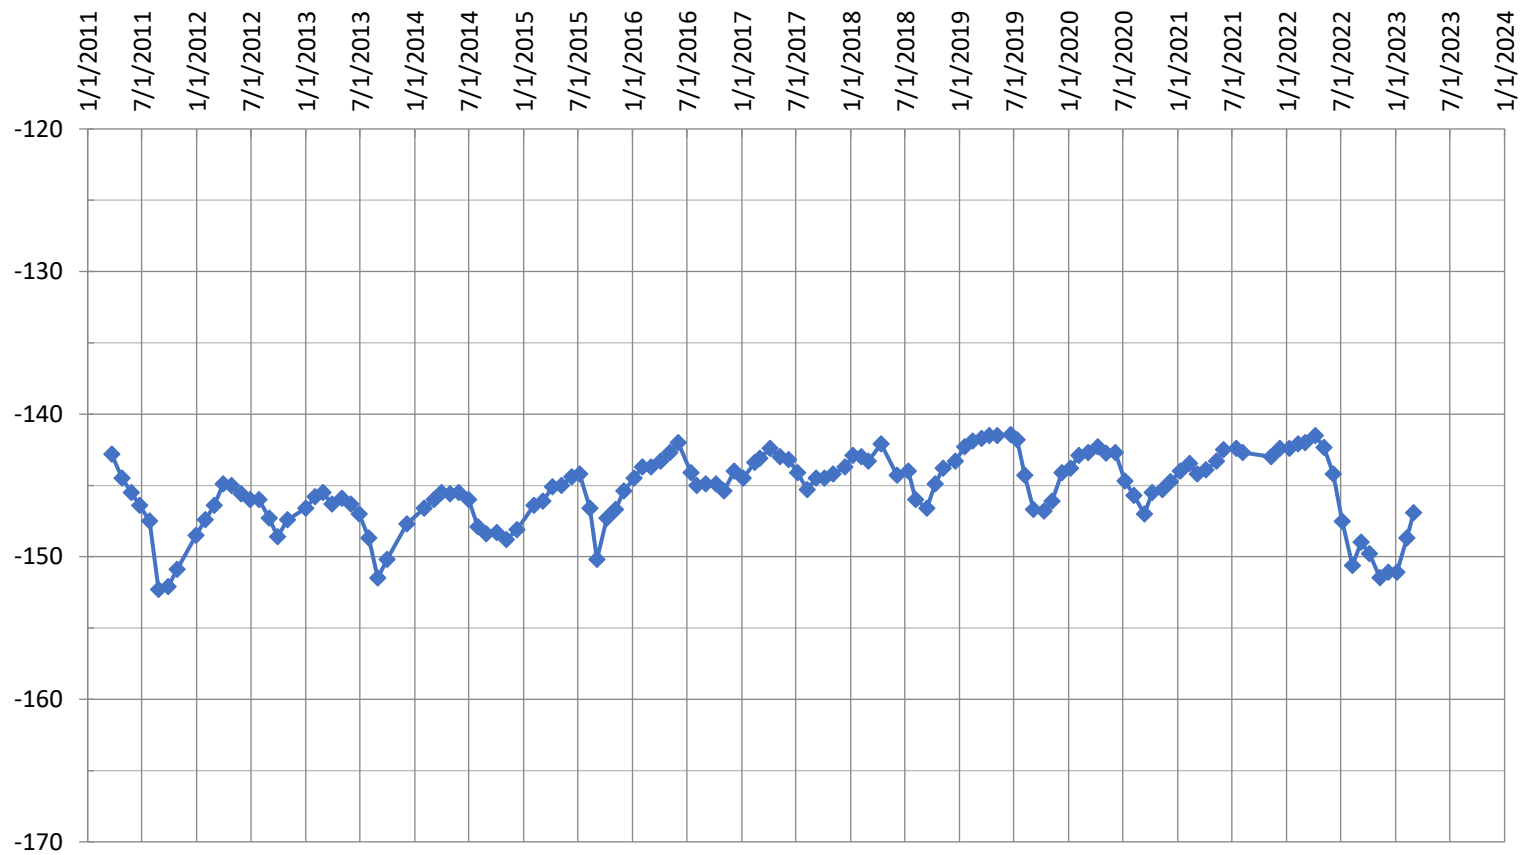

Wegenhoft - Depth to Water Level

Well Designation: Wegenhoft; State Well #: NA; Well Depth: NA; Drill Date: unknown; Screen Interval: NA