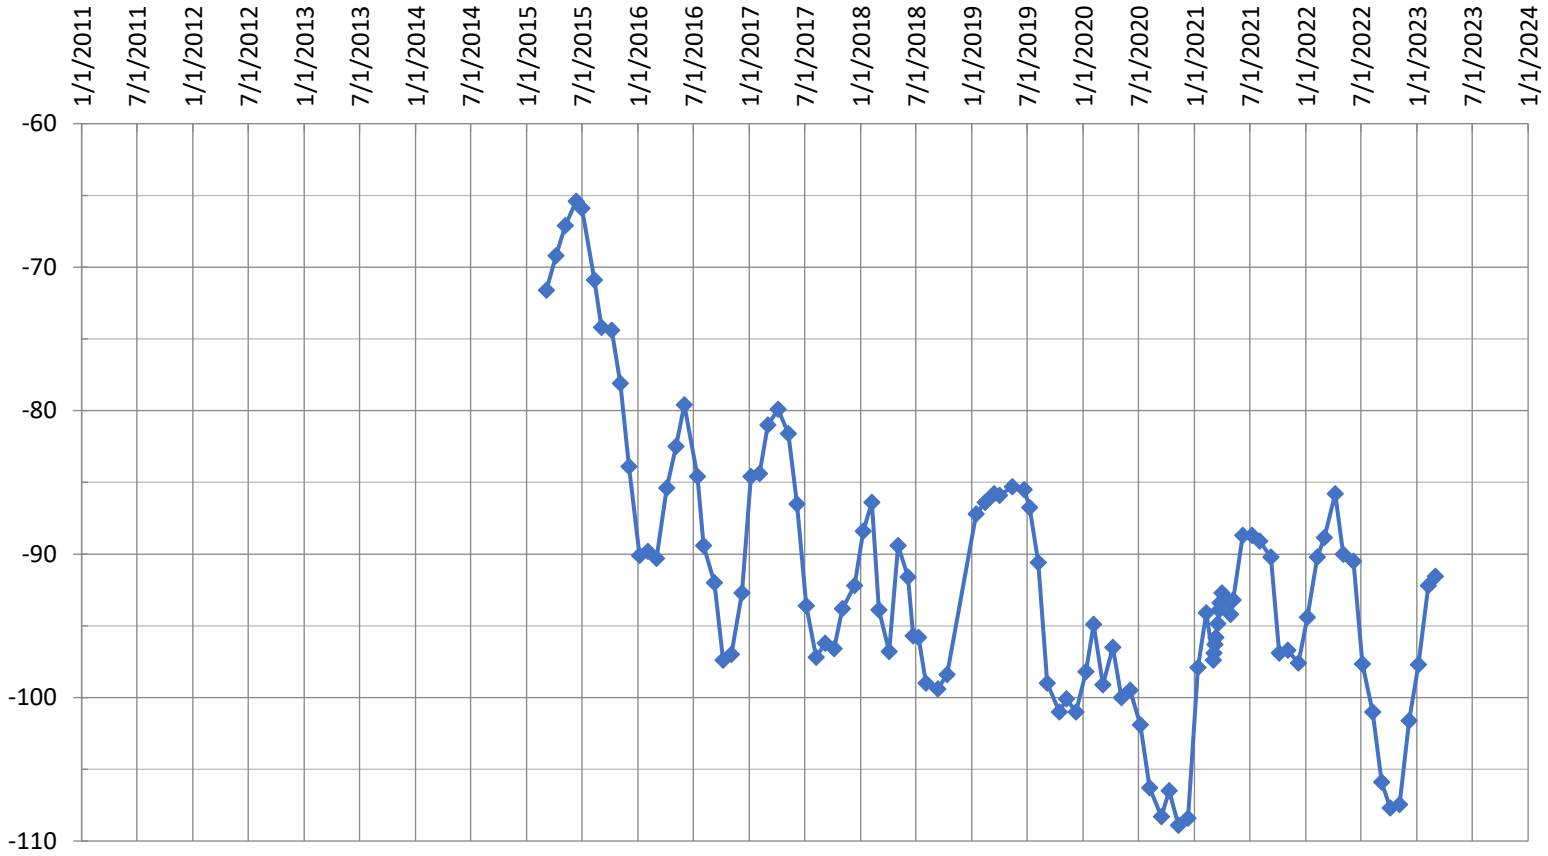

Schonenberg - Depth to Water Level

Well Designation: Schonenberg; State Well #: NA; Well Depth: 184'; Drill Date: unknown; Screen Interval: NA