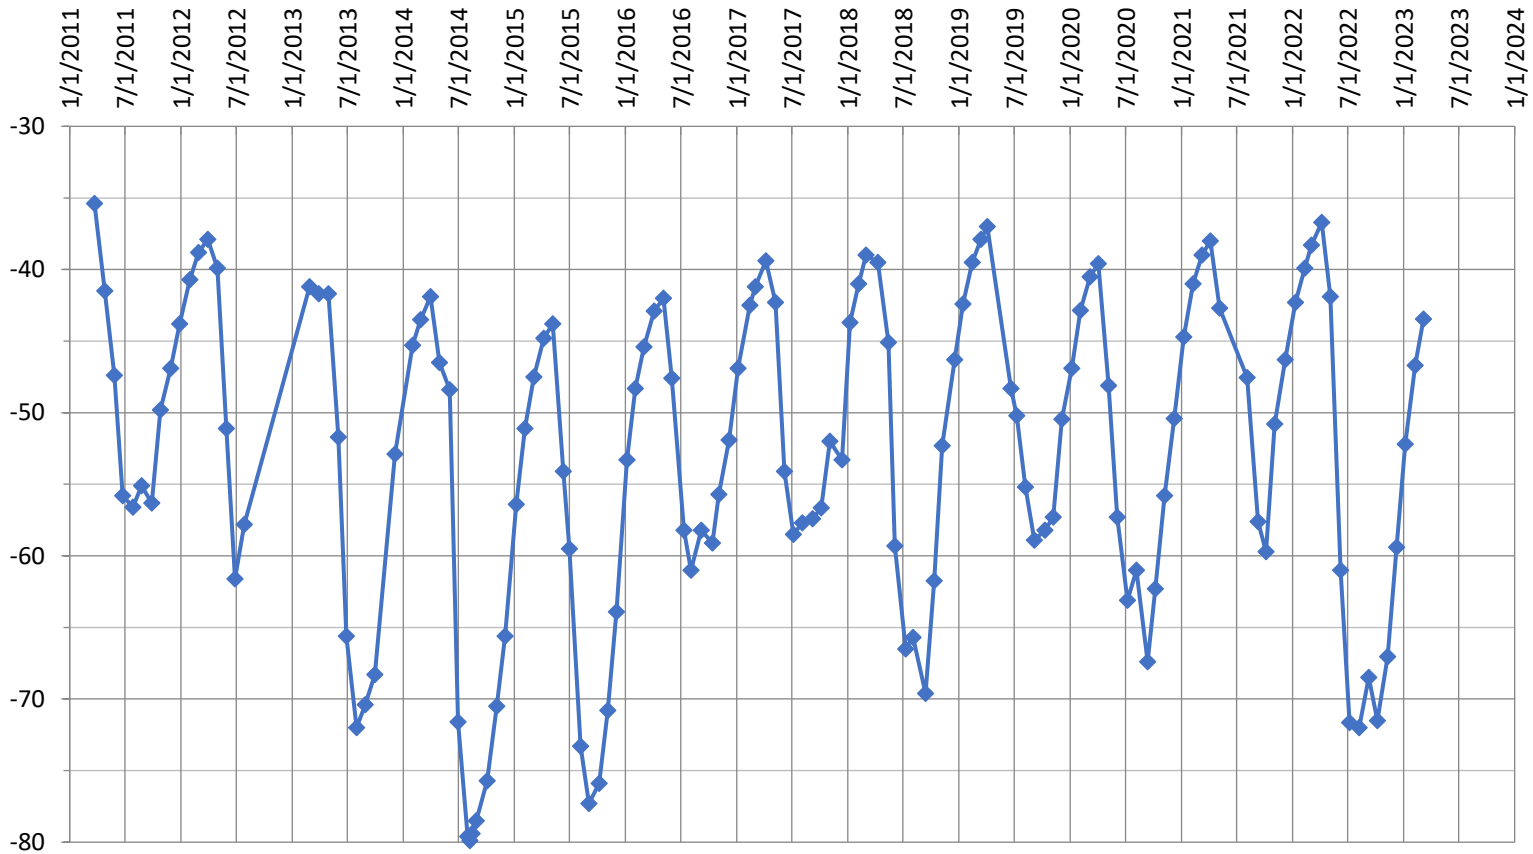

Kelley 1 - Depth to Water Level

Well Designation: Kelley 1; State Well #: 131818; Well Depth: 120'; Drill Date: 1/412008; Screen Interval: 100-120'