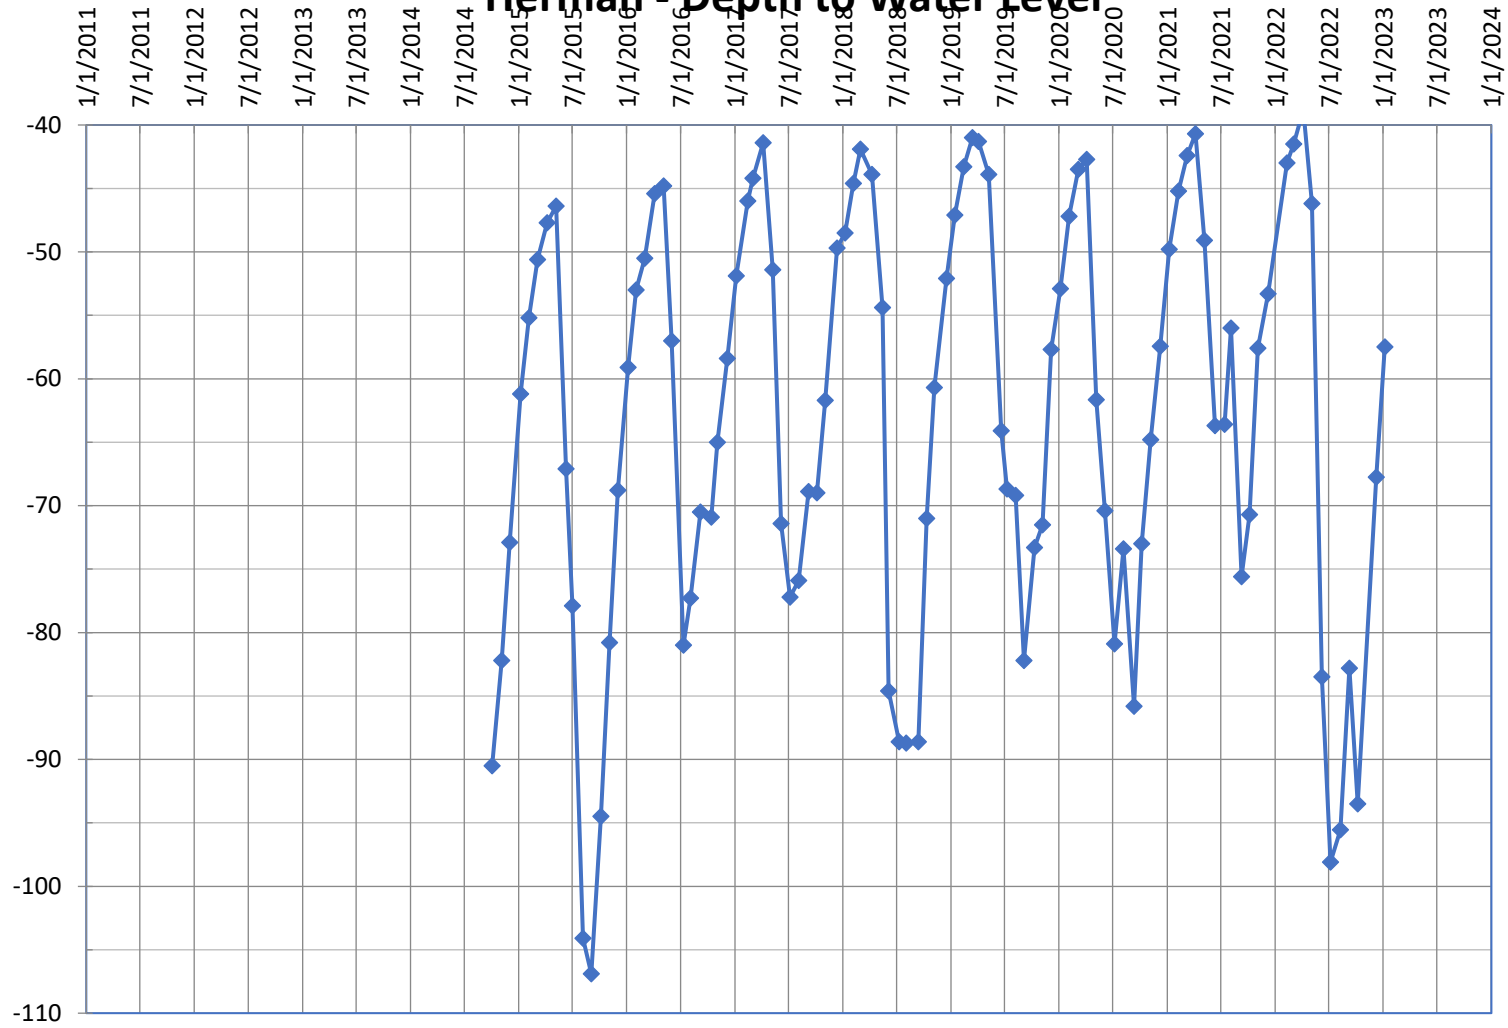

Herman - Depth to Water Level

Well Designation: Herman; State Well #: NA; Well Depth: ~350'; Drill Date: unknown; Screen Interval: NA