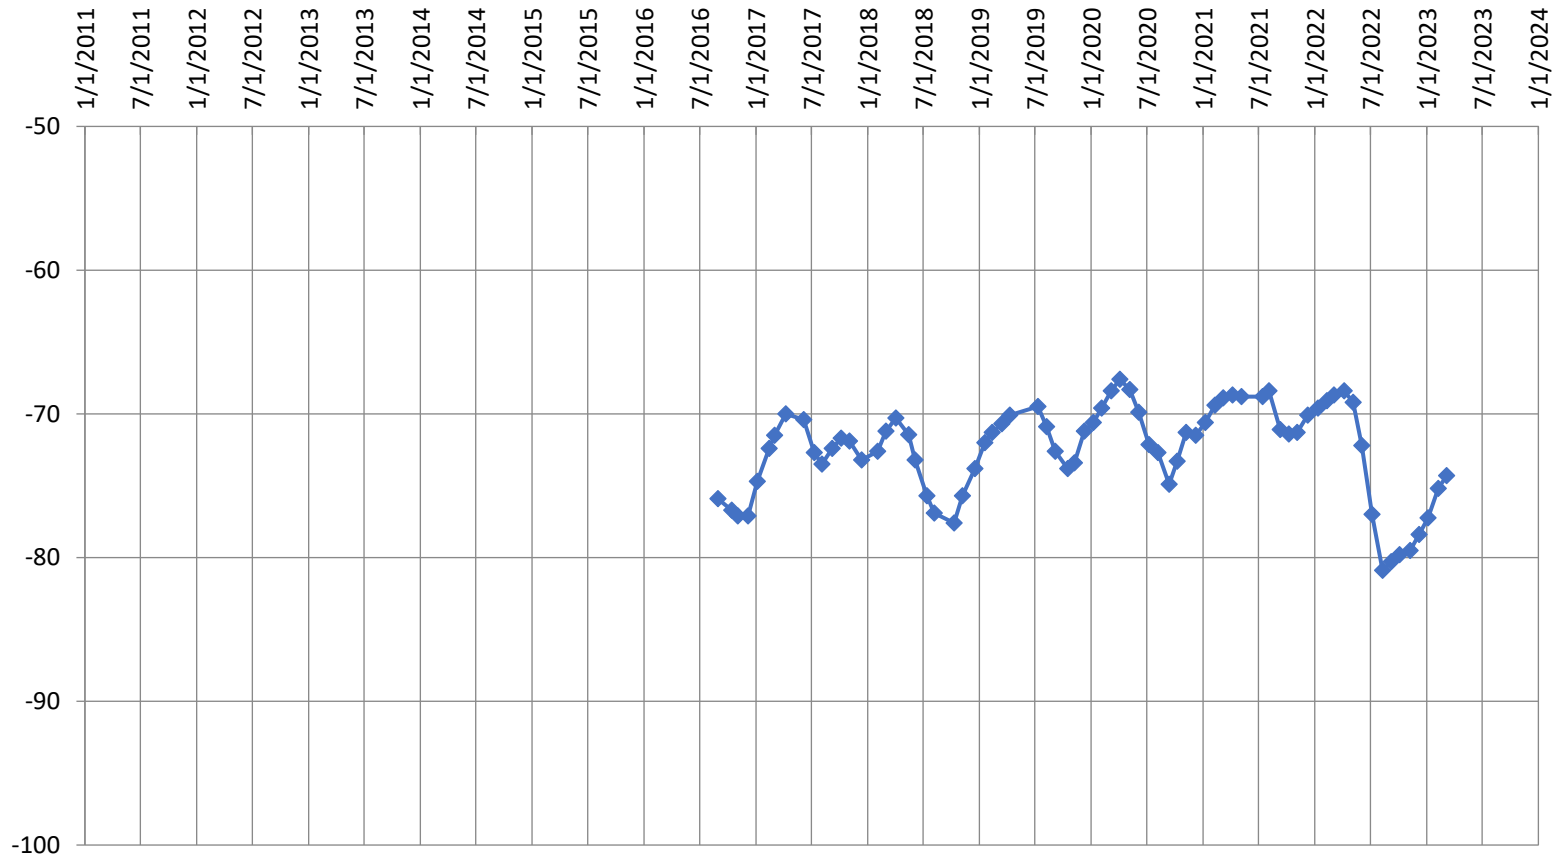

Hagendorf 1 - Depth to Water Level

Well Designation: Hagendorf 1; State Well #: NA; Well Depth: 224'; Drill Date: unknown; Screen Interval: NA