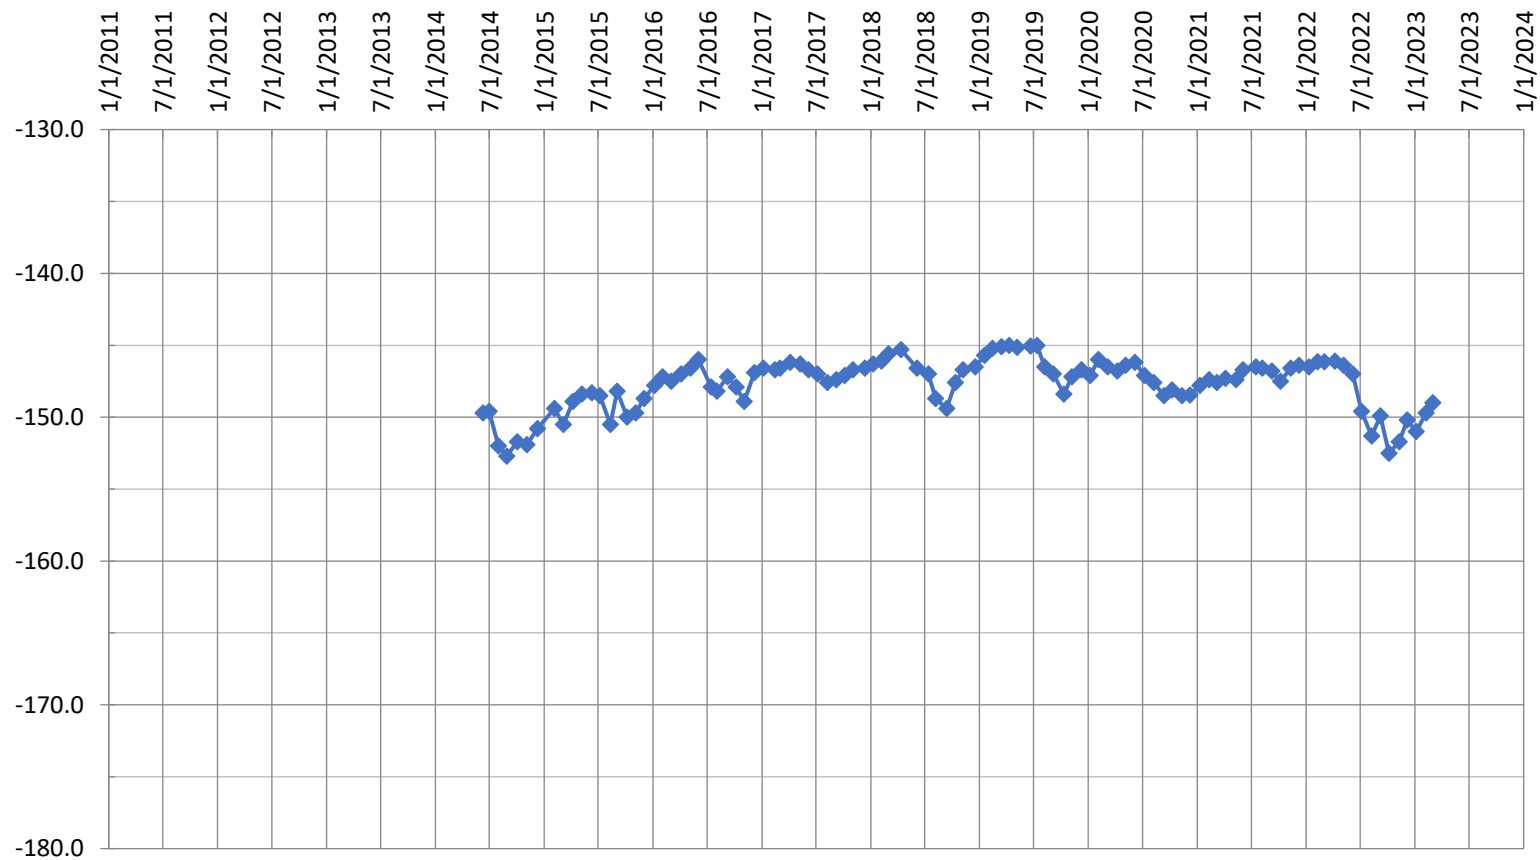

Corcoran - Depth to Water Level

Well Designation: Corcoran; State Well #: NA; Well Depth: 352'; Drill Date: unknown; Screen Interval: unknown