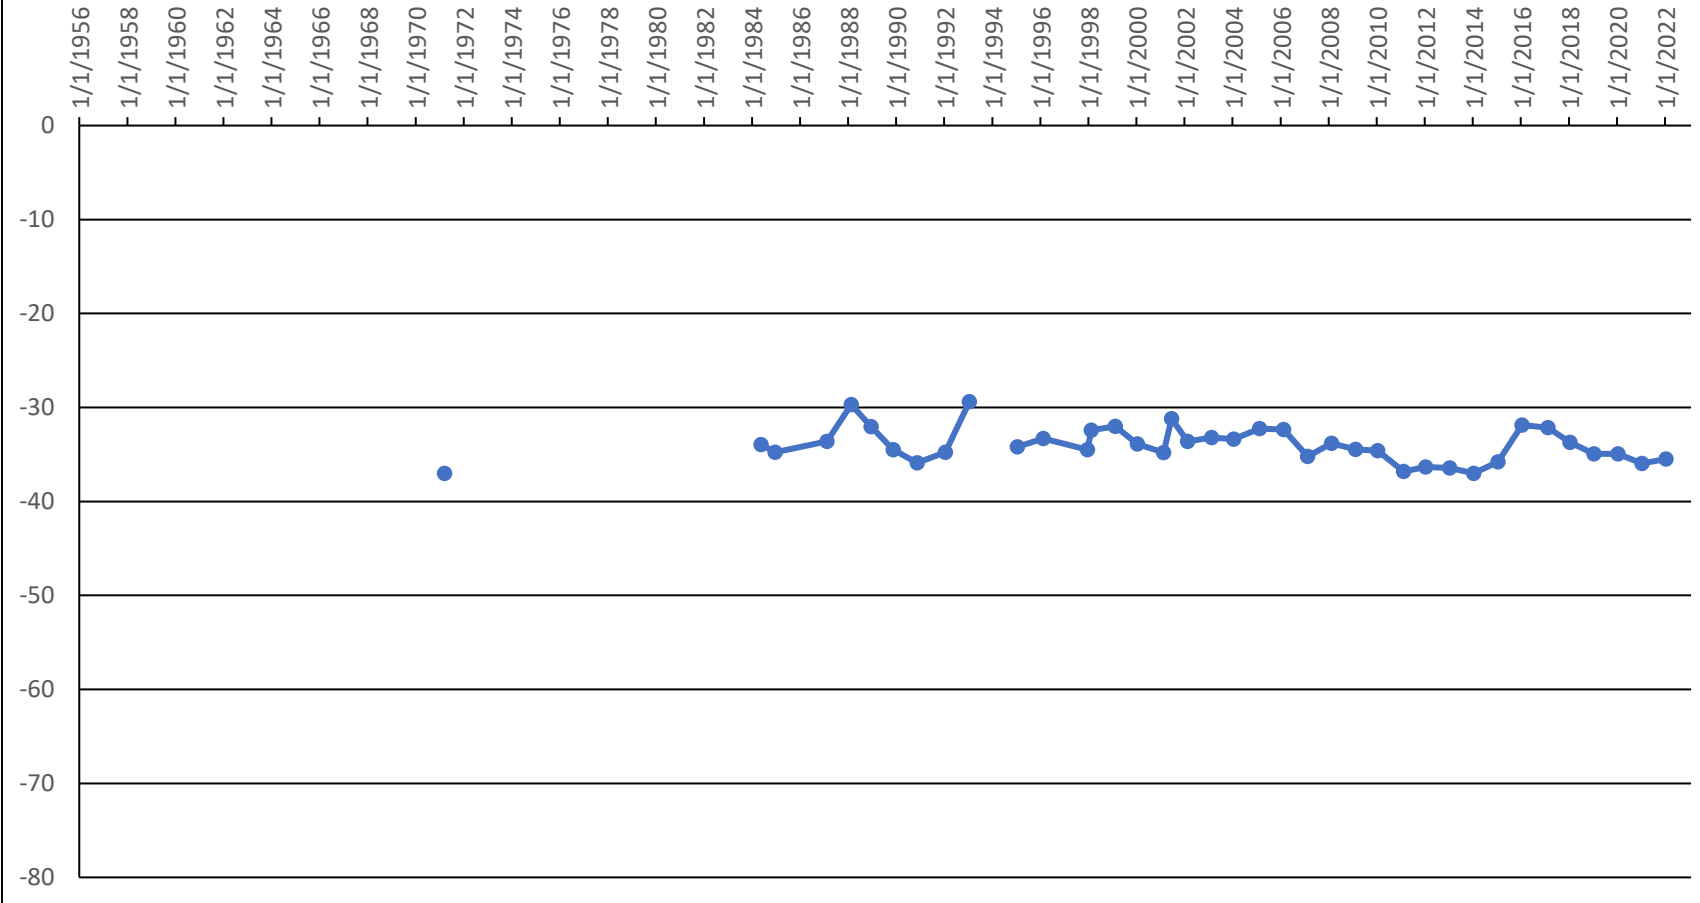

State Well 6612204 - Depth to WL

Well Designation: State Well # 6612204; Well Depth: 140'; Drill Date: 3/7/1971; Screen Interval: NA